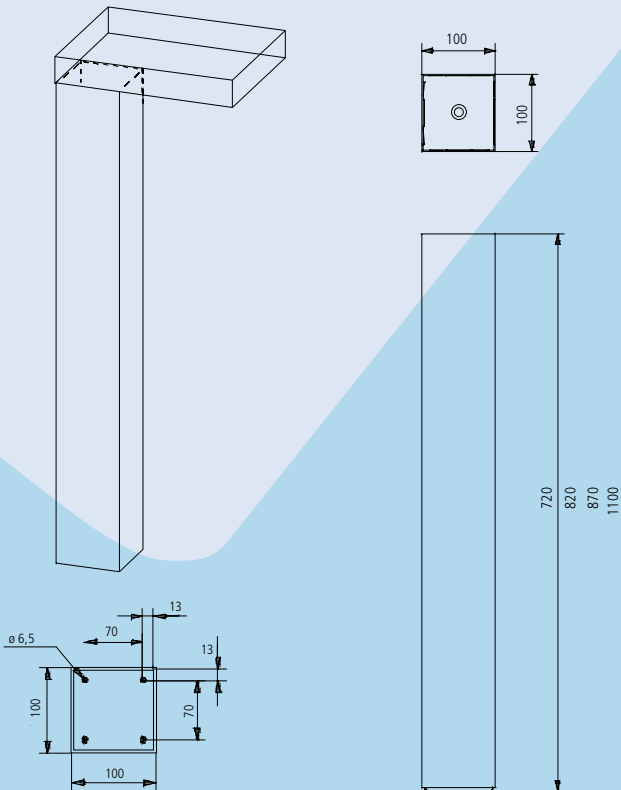

PERFECTION AND PURE ELEGANCE