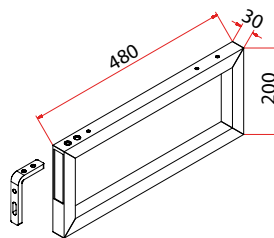

zebrano

walnut

Washbasin support tops

reconciled with our support brackets.
Size: 685 x 500 mm.

Art. No.

1WTP0111	zebrano
1WTP0112	walnut

Other finishes are available on request.