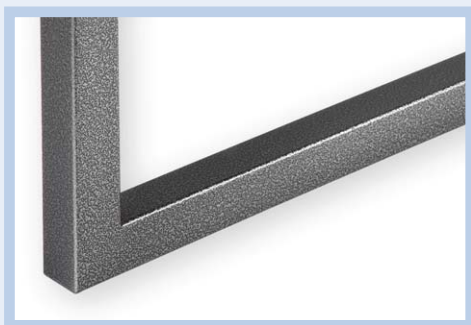

SUPPORT BRACKETS AND WASHBASIN SUPPORT TOPS

granite

chrome

silver

Support brackets

available with immediate effect in:

Art. No.

1WKH0110	granite
1WKH0103	high-gloss chrome
1WKH0113	silver RAL 9006

zebrano

walnut

Washbasin support tops

reconciled with our support brackets.
Size: 685 x 500 mm.

Art. No.

1WTP0111	zebrano
1WTP0112	walnut

Other finishes are available on request.