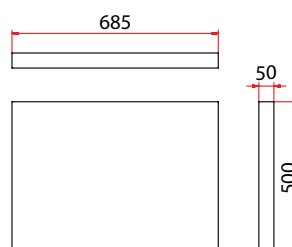

zebrano

walnut

Washbasin support tops

reconciled with our support brackets.
Size: 685 x 500 mm.

Art. No.

1WTP0111	zebrano
1WTP0112	walnut

Other finishes are available on request.